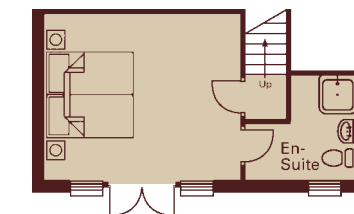

### THE TUNSTALL – SLEEPS 6

Luxury two bedroom detached bungalow with a pull down bed in lounge. Two bathrooms which between them have an impulse shower; Jacuzzi and sauna.

### THE DERWENT – SLEEPS 8

Luxury three bedroom detached bungalow with a pull down bed in lounge. Three bathrooms which between them have an impulse shower; Jacuzzi and sauna.

### THE HALLINGTON – SLEEPS 6

Luxury three bedroom detached villa. Three bathrooms which between them have an impulse shower; Jacuzzi and sauna.

### THE BROOMLEE – SLEEPS 8

Luxury four bedroom detached villa. Four bathrooms which between them have an impulse shower; Jacuzzi and sauna.

These are just a selection of lodge layouts available at Sleafy Hall. Your lodge may differ from those illustrated.