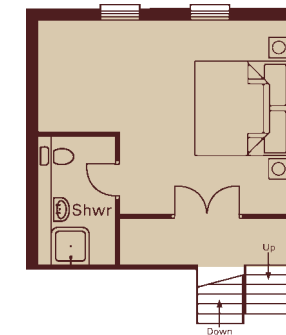

### THE TUNSTALL – SLEEPS 6

Luxury two bedroom detached bungalow with a pull down bed in lounge. Two bathrooms which between them have an impulse shower; Jacuzzi and sauna.

### THE DERWENT – SLEEPS 8

Luxury three bedroom detached bungalow with a pull down bed in lounge. Three bathrooms which between them have an impulse shower; Jacuzzi and sauna.

### THE HALLINGTON – SLEEPS 6

Luxury three bedroom detached villa. Three bathrooms which between them have an impulse shower; Jacuzzi and sauna.

### THE BROOMLEE – SLEEPS 8

Luxury four bedroom detached villa. Four bathrooms which between them have an impulse shower; Jacuzzi and sauna.

These are just a selection of lodge layouts available at Sleafy Hall. Your lodge may differ from those illustrated.