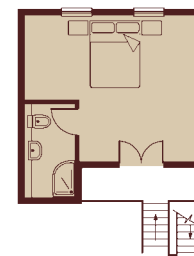

### THE TUNSTALL – SLEEPS 6

Luxury two bedroom detached bungalow with a pull down bed in lounge. Two bathrooms which between them have an impulse shower; Jacuzzi and sauna.

### THE DERWENT – SLEEPS 8

Luxury three bedroom detached bungalow with a pull down bed in lounge. Three bathrooms which between them have an impulse shower; Jacuzzi and sauna.

### THE HALLINGTON – SLEEPS 6

Luxury three bedroom detached villa. Three bathrooms which between them have an impulse shower; Jacuzzi and sauna.

### THE BROOMLEE – SLEEPS 8

Luxury four bedroom detached villa. Four bathrooms which between them have an impulse shower; Jacuzzi and sauna.

These are just a selection of lodge layouts available at Sleafy Hall. Your lodge may differ from those illustrated.