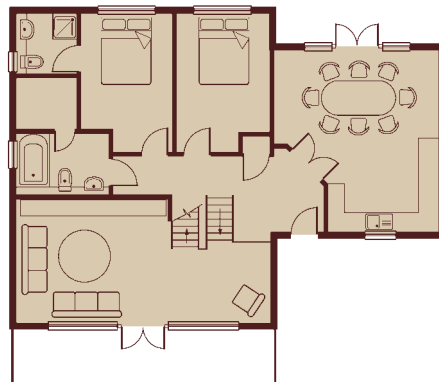

### THE TUNSTALL – SLEEPS 6

Luxury two bedroom detached bungalow with a pull down bed in lounge. Two bathrooms which between them have an impulse shower; Jacuzzi and sauna.

### THE DERWENT – SLEEPS 8

Luxury three bedroom detached bungalow with a pull down bed in lounge. Three bathrooms which between them have an impulse shower; Jacuzzi and sauna.

### THE HALLINGTON – SLEEPS 6

Luxury three bedroom detached villa. Three bathrooms which between them have an impulse shower; Jacuzzi and sauna.

### THE BROOMLEE – SLEEPS 8

Luxury four bedroom detached villa. Four bathrooms which between them have an impulse shower; Jacuzzi and sauna.

These are just a selection of lodge layouts available at Sleafy Hall. Your lodge may differ from those illustrated.