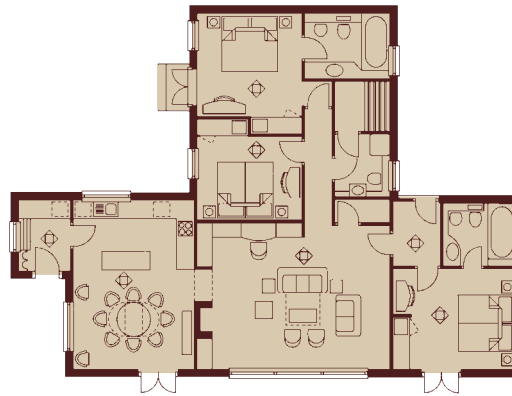

### THE TUNSTALL – SLEEPS 6

Luxury two bedroom detached bungalow with a pull down bed in lounge. Two bathrooms which between them have an impulse shower; Jacuzzi and sauna.

### THE DERWENT – SLEEPS 8

Luxury three bedroom detached bungalow with a pull down bed in lounge. Three bathrooms which between them have an impulse shower; Jacuzzi and sauna.

### THE HALLINGTON – SLEEPS 6

Luxury three bedroom detached villa. Three bathrooms which between them have an impulse shower; Jacuzzi and sauna.

### THE BROOMLEE – SLEEPS 8

Luxury four bedroom detached villa. Four bathrooms which between them have an impulse shower; Jacuzzi and sauna.

These are just a selection of lodge layouts available at Sleafy Hall. Your lodge may differ from those illustrated.