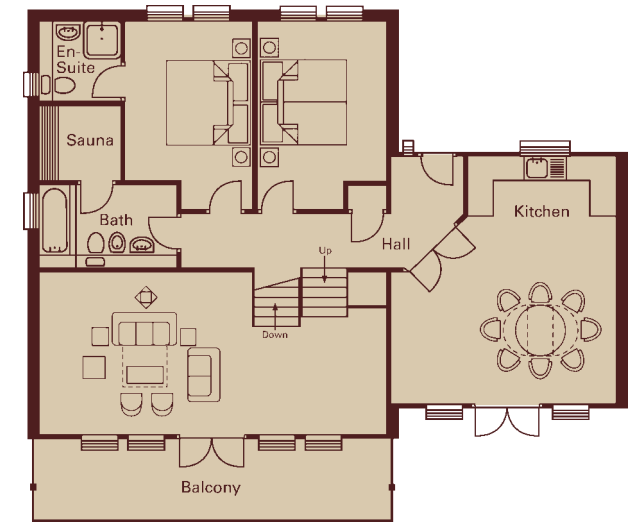

### THE TUNSTALL – SLEEPS 6

Luxury two bedroom detached bungalow with a pull down bed in lounge. Two bathrooms which between them have an impulse shower; Jacuzzi and sauna.

### THE DERWENT – SLEEPS 8

Luxury three bedroom detached bungalow with a pull down bed in lounge. Three bathrooms which between them have an impulse shower; Jacuzzi and sauna.

### THE HALLINGTON – SLEEPS 6

Luxury three bedroom detached villa. Three bathrooms which between them have an impulse shower; Jacuzzi and sauna.

### THE BROOMLEE – SLEEPS 8

Luxury four bedroom detached villa. Four bathrooms which between them have an impulse shower; Jacuzzi and sauna.

These are just a selection of lodge layouts available at Sleafy Hall. Your lodge may differ from those illustrated.