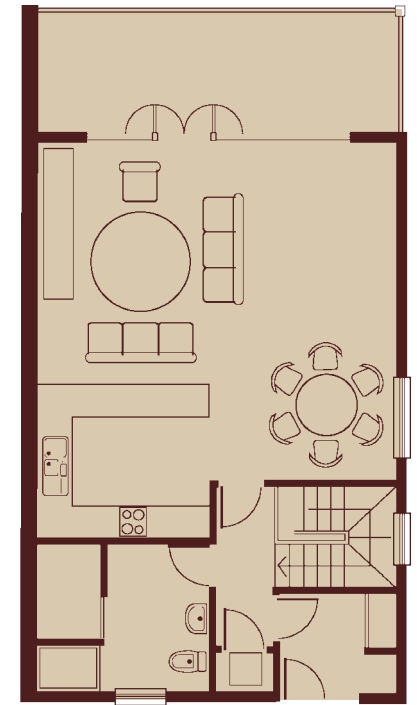

LODGES AT BELTON WOODS

THE BURGHELEY – SLEEPS 8

Luxury three bedroom detached lodge with a pull down bed in lounge. Three bathrooms which between them have an impulse shower; Jacuzzi and sauna.

THE STAMFORD – SLEEPS 6

Luxury two bedroom semi detached lodge with a pull down bed in lounge. Three bathrooms which between them have an impulse shower; Jacuzzi and sauna.

These are just a selection of lodge layouts available at Belton Woods. Your lodge may differ from those illustrated.