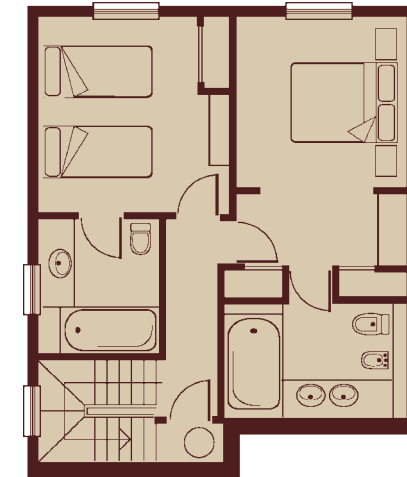

LODGES AT BELTON WOODS

THE BURGHELEY – SLEEPS 8

Luxury three bedroom detached lodge with a pull down bed in lounge. Three bathrooms which between them have an impulse shower; Jacuzzi and sauna.

THE STAMFORD – SLEEPS 6

Luxury two bedroom semi detached lodge with a pull down bed in lounge. Three bathrooms which between them have an impulse shower; Jacuzzi and sauna.

These are just a selection of lodge layouts available at Belton Woods. Your lodge may differ from those illustrated.