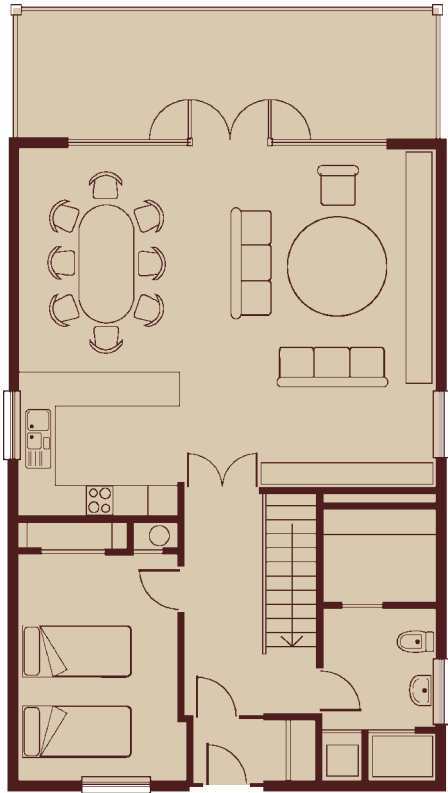

LODGES AT BELTON WOODS

THE BURGHELEY – SLEEPS 8

Luxury three bedroom detached lodge with a pull down bed in lounge. Three bathrooms which between them have an impulse shower; Jacuzzi and sauna.

THE STAMFORD – SLEEPS 6

Luxury two bedroom semi detached lodge with a pull down bed in lounge. Three bathrooms which between them have an impulse shower; Jacuzzi and sauna.

These are just a selection of lodge layouts available at Belton Woods. Your lodge may differ from those illustrated.