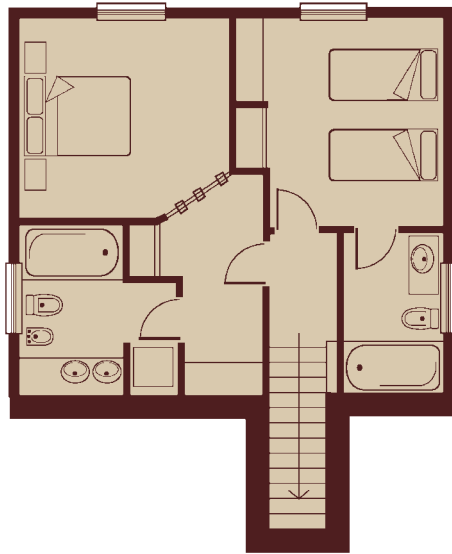

LODGES AT BELTON WOODS

THE BURGHELEY – SLEEPS 8

Luxury three bedroom detached lodge with a pull down bed in lounge. Three bathrooms which between them have an impulse shower; Jacuzzi and sauna.

THE STAMFORD – SLEEPS 6

Luxury two bedroom semi detached lodge with a pull down bed in lounge. Three bathrooms which between them have an impulse shower; Jacuzzi and sauna.

These are just a selection of lodge layouts available at Belton Woods. Your lodge may differ from those illustrated.